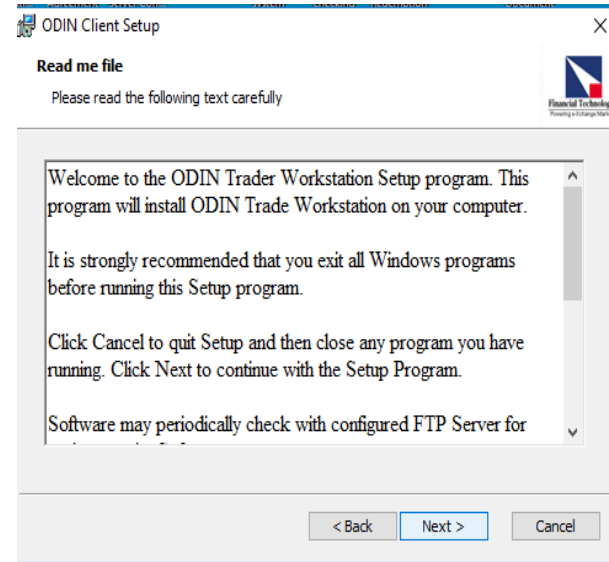

Network

Click on Next tab to

Select 'I accept' and click Next to Proceed.

By default set up will be saved in C drive.

Click on Install to complete the installation

On completion click on finish

Dealer module 'Smart Trade - Dealer' will be displayed on your desktop. Double click to open