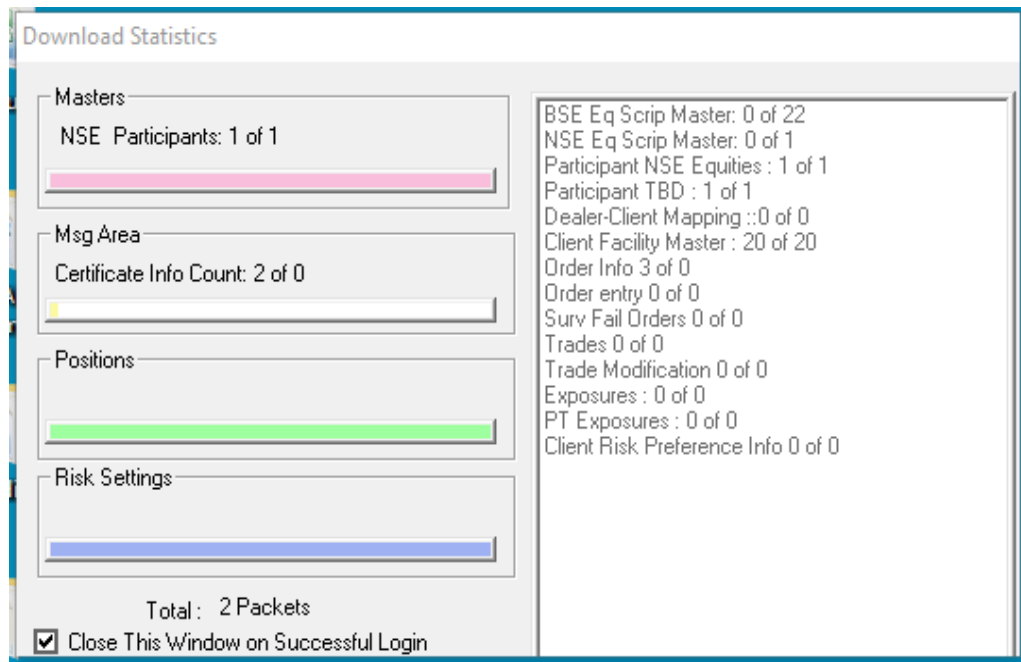

Exchange wise data will be downloaded